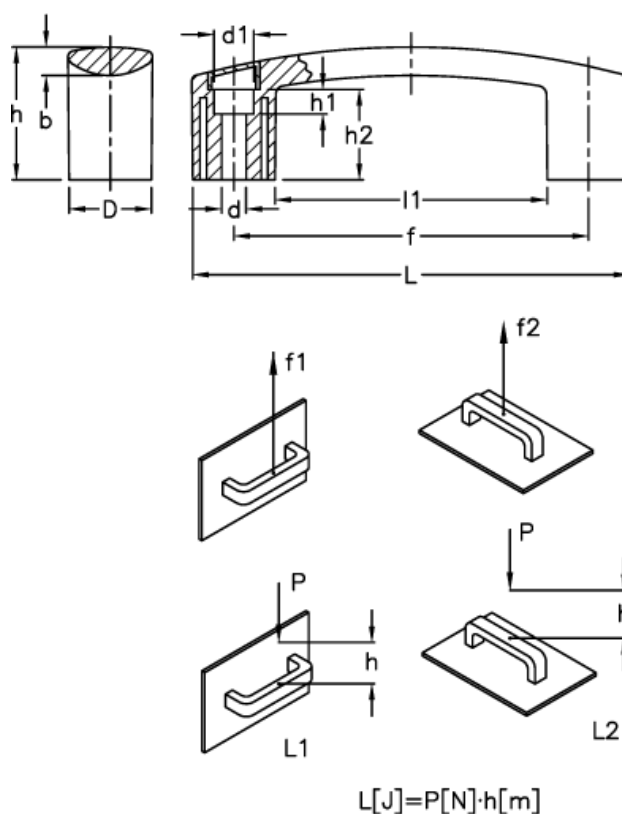

Data Sheet

Article number: 23052604113
Description: E+G Bridge handle
EBP.200-8-C3 Grey

Measures

b	= 9.5	h1	= 16.0
d	= 8.5	h2	= 35.0
D	= 28.5	L	= 208.5
d1	= 13.5	l1	= 150.5
f	= 179 +/-1	L1 (J)	= 16
F1 (N)	= 2200	L2 (J)	= 9
F2 (N)	= 1500		
h	= 51		